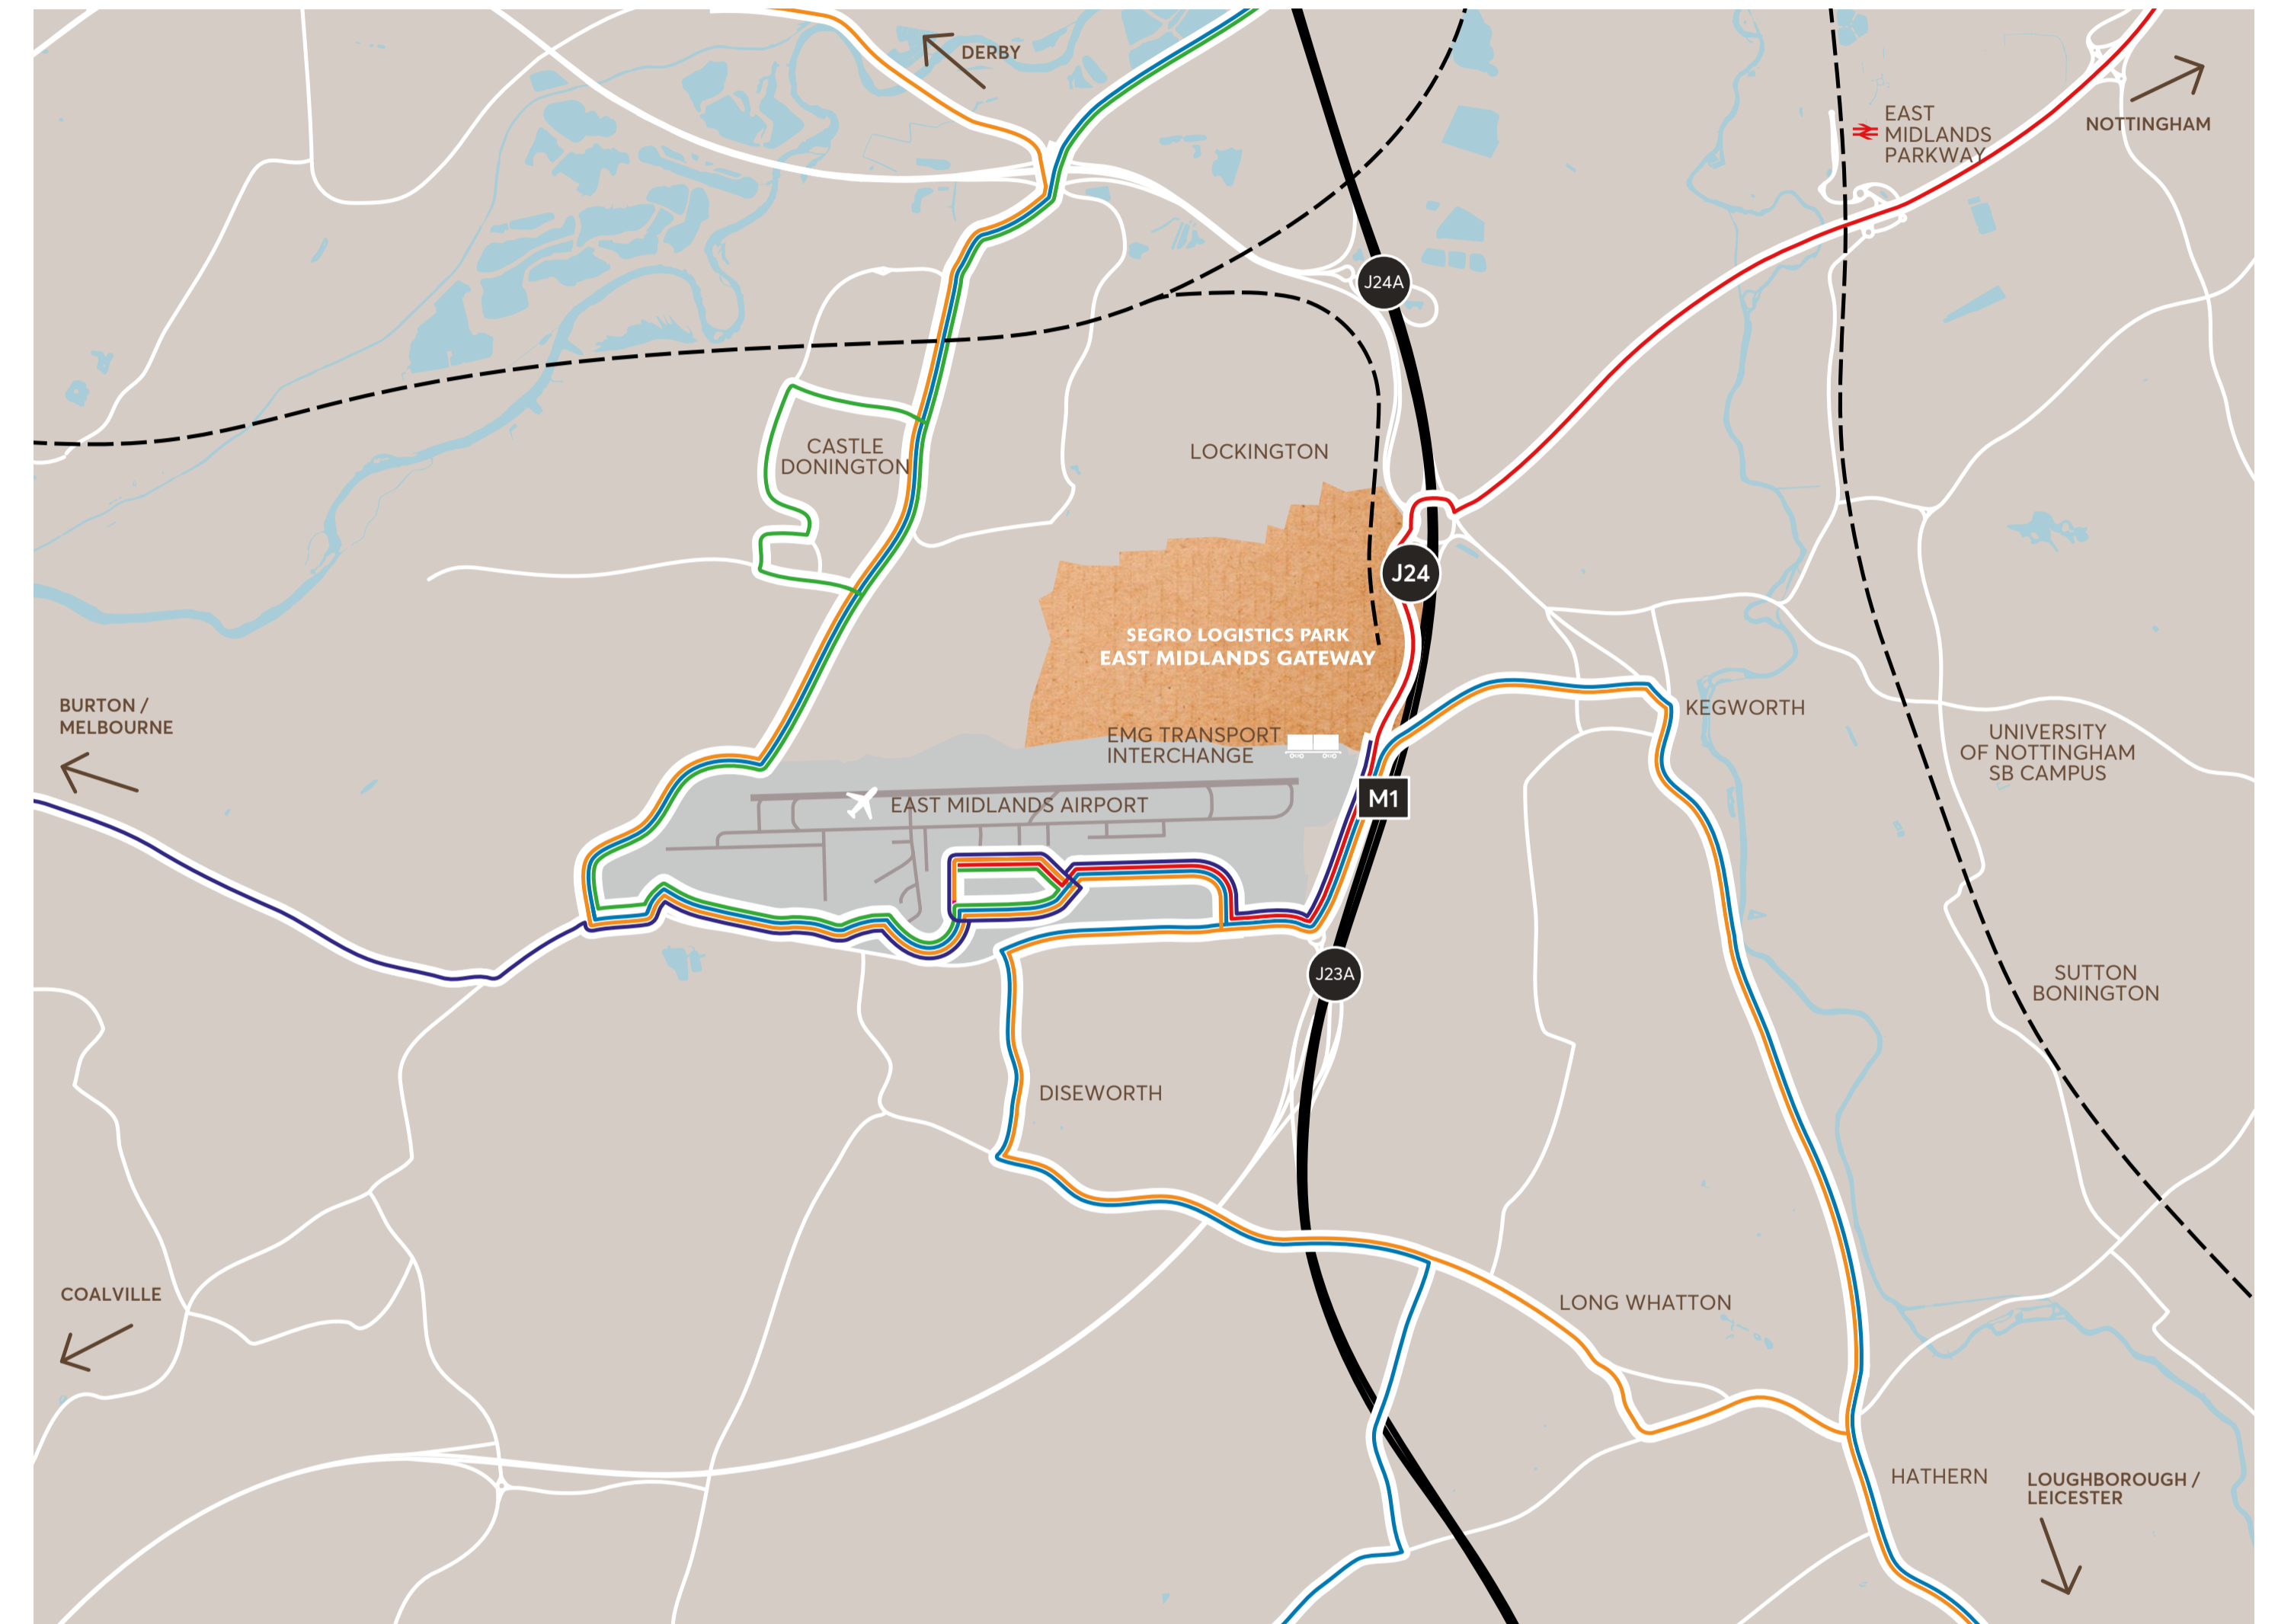

WALKING & CYCLING

- Shared walk / cycle path
- Suitable for less experienced cyclists
- Suitable for intermediate cyclists
- Suitable for experienced cyclists

BUS

- MY15 —
- Skylink Nottingham —
- Skylink Leicester – Derby —
- Skylink Express —
- Airway 9 —

For more detailed information on transport connections to East Midlands Gateway please visit

slp-emg-travel.com

Sign up to the EMG liftshare platform to find a car share match at
emg.liftshare.com